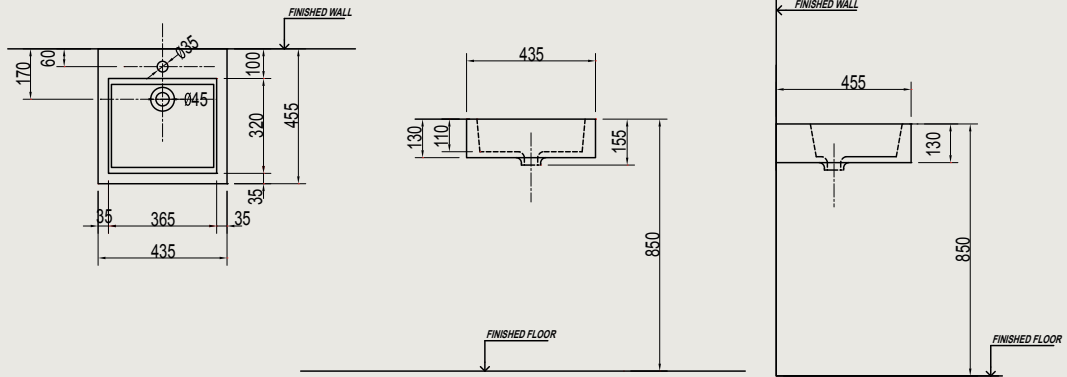

CONFIGURATION	FLOOR STANDING BIDET
Weight	13.5 kg
Basin Area	515 X 305 X 115 mm
Height - Floor to Rim	850 mm
Nominal Dimensions	740 X 455 X 170 mm
Faucet Hole	35 mm
Waste Hole	45 mm
Water Depth	110 mm

SUMMER BLUE 40 WASH BASIN

TECHNICAL DRAWINGS

All drawings contain the necessary measurements, which are subject to standard tolerances. They are stated in mm, are drawn on a scale of 1:20 and are non-binding. Exact measurements, in particular for customized installation scenarios, can only be taken from the finished ceramic piece.

FOLLOW US

** Dimensions of fixtures are nominal and may vary within the range of tolerance. These measurements are subject to change or cancellation. No responsibility is assumed for use of superseded or voided leaflet.